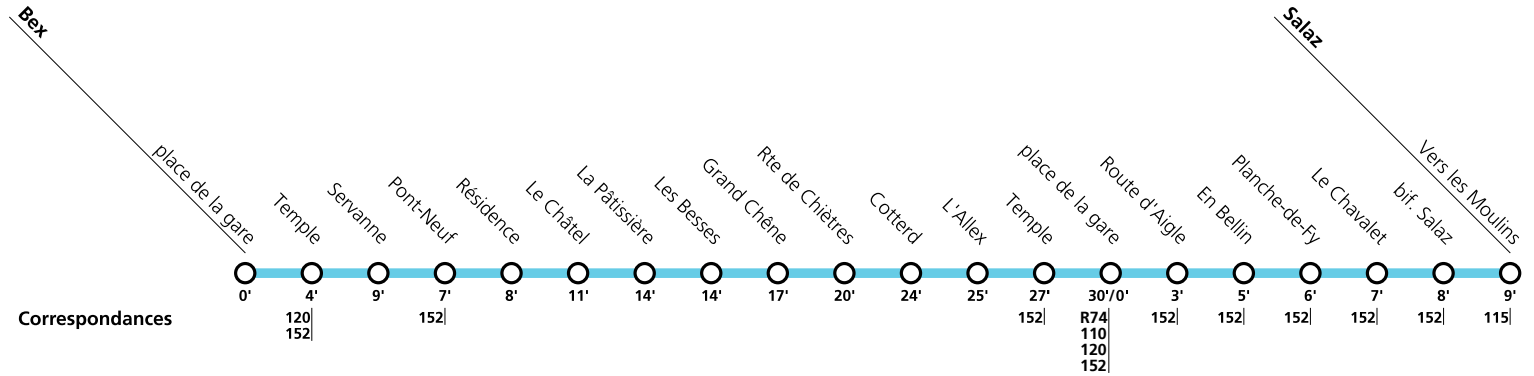

Horaires valables du 15 décembre 2024 au 13 décembre 2025.

Téléchargez l'App TPC

119

Bex / Salaz

Dimanche et fêtes générales

Bex	place de la gare	départ	07:16	08:16	10:16	12:16	13:16	15:16	17:16	18:16	19:16	20:16	20:51	21:16
	Temple		07:20	08:20 [📄]	10:20 [📄]	12:20 [📄]	13:20 [📄]	15:20 [📄]	17:20 [📄]	18:20 [📄]		20:20 [📄]		21:20 [📄]
	Servanne		07:22	08:22 [📄]	10:22 [📄]	12:22 [📄]	13:22 [📄]	15:22 [📄]	17:22 [📄]	18:22 [📄]		20:22 [📄]		21:22 [📄]
	Pont-Neuf		07:23	08:23 [📄]	10:23 [📄]	12:23 [📄]	13:23 [📄]	15:23 [📄]	17:23 [📄]	18:23 [📄]		20:23 [📄]		21:23 [📄]
	Résidence		07:24	08:24 [📄]	10:24 [📄]	12:24 [📄]	13:24 [📄]	15:24 [📄]	17:24 [📄]	18:24 [📄]		20:24 [📄]		21:24 [📄]
	Le Châtel		07:27	08:27 [📄]	10:27 [📄]	12:27 [📄]	13:27 [📄]	15:27 [📄]	17:27 [📄]	18:27 [📄]		20:27 [📄]		21:27 [📄]
	Grand Chêne		07:33	08:33 [📄]	10:33 [📄]	12:33 [📄]	13:33 [📄]	15:33 [📄]	17:33 [📄]	18:33 [📄]		20:33 [📄]		21:33 [📄]
	rte de Chiètres		07:36	08:36 [📄]	10:36 [📄]	12:36 [📄]	13:36 [📄]	15:36 [📄]	17:36 [📄]	18:36 [📄]		20:36 [📄]		21:36 [📄]
	Temple		07:43	08:43 [📄]	10:43 [📄]	12:43 [📄]	13:43 [📄]	15:43 [📄]	17:43 [📄]	18:43 [📄]		20:43 [📄]		21:43 [📄]
	place de la gare		07:46	08:46	10:46	12:46	13:46	15:46	17:46	18:46		20:46		21:46
	Route d'Aigle											19:19 [📄]	20:54 [📄]	
	En Bellin											19:21 [📄]	20:56 [📄]	
	Planche-de-Fy											19:22 [📄]	20:57 [📄]	
	bif. Salaz											19:24 [📄]	20:59 [📄]	
Salaz	Vers les Moulins	arrivée										19:25	21:00	